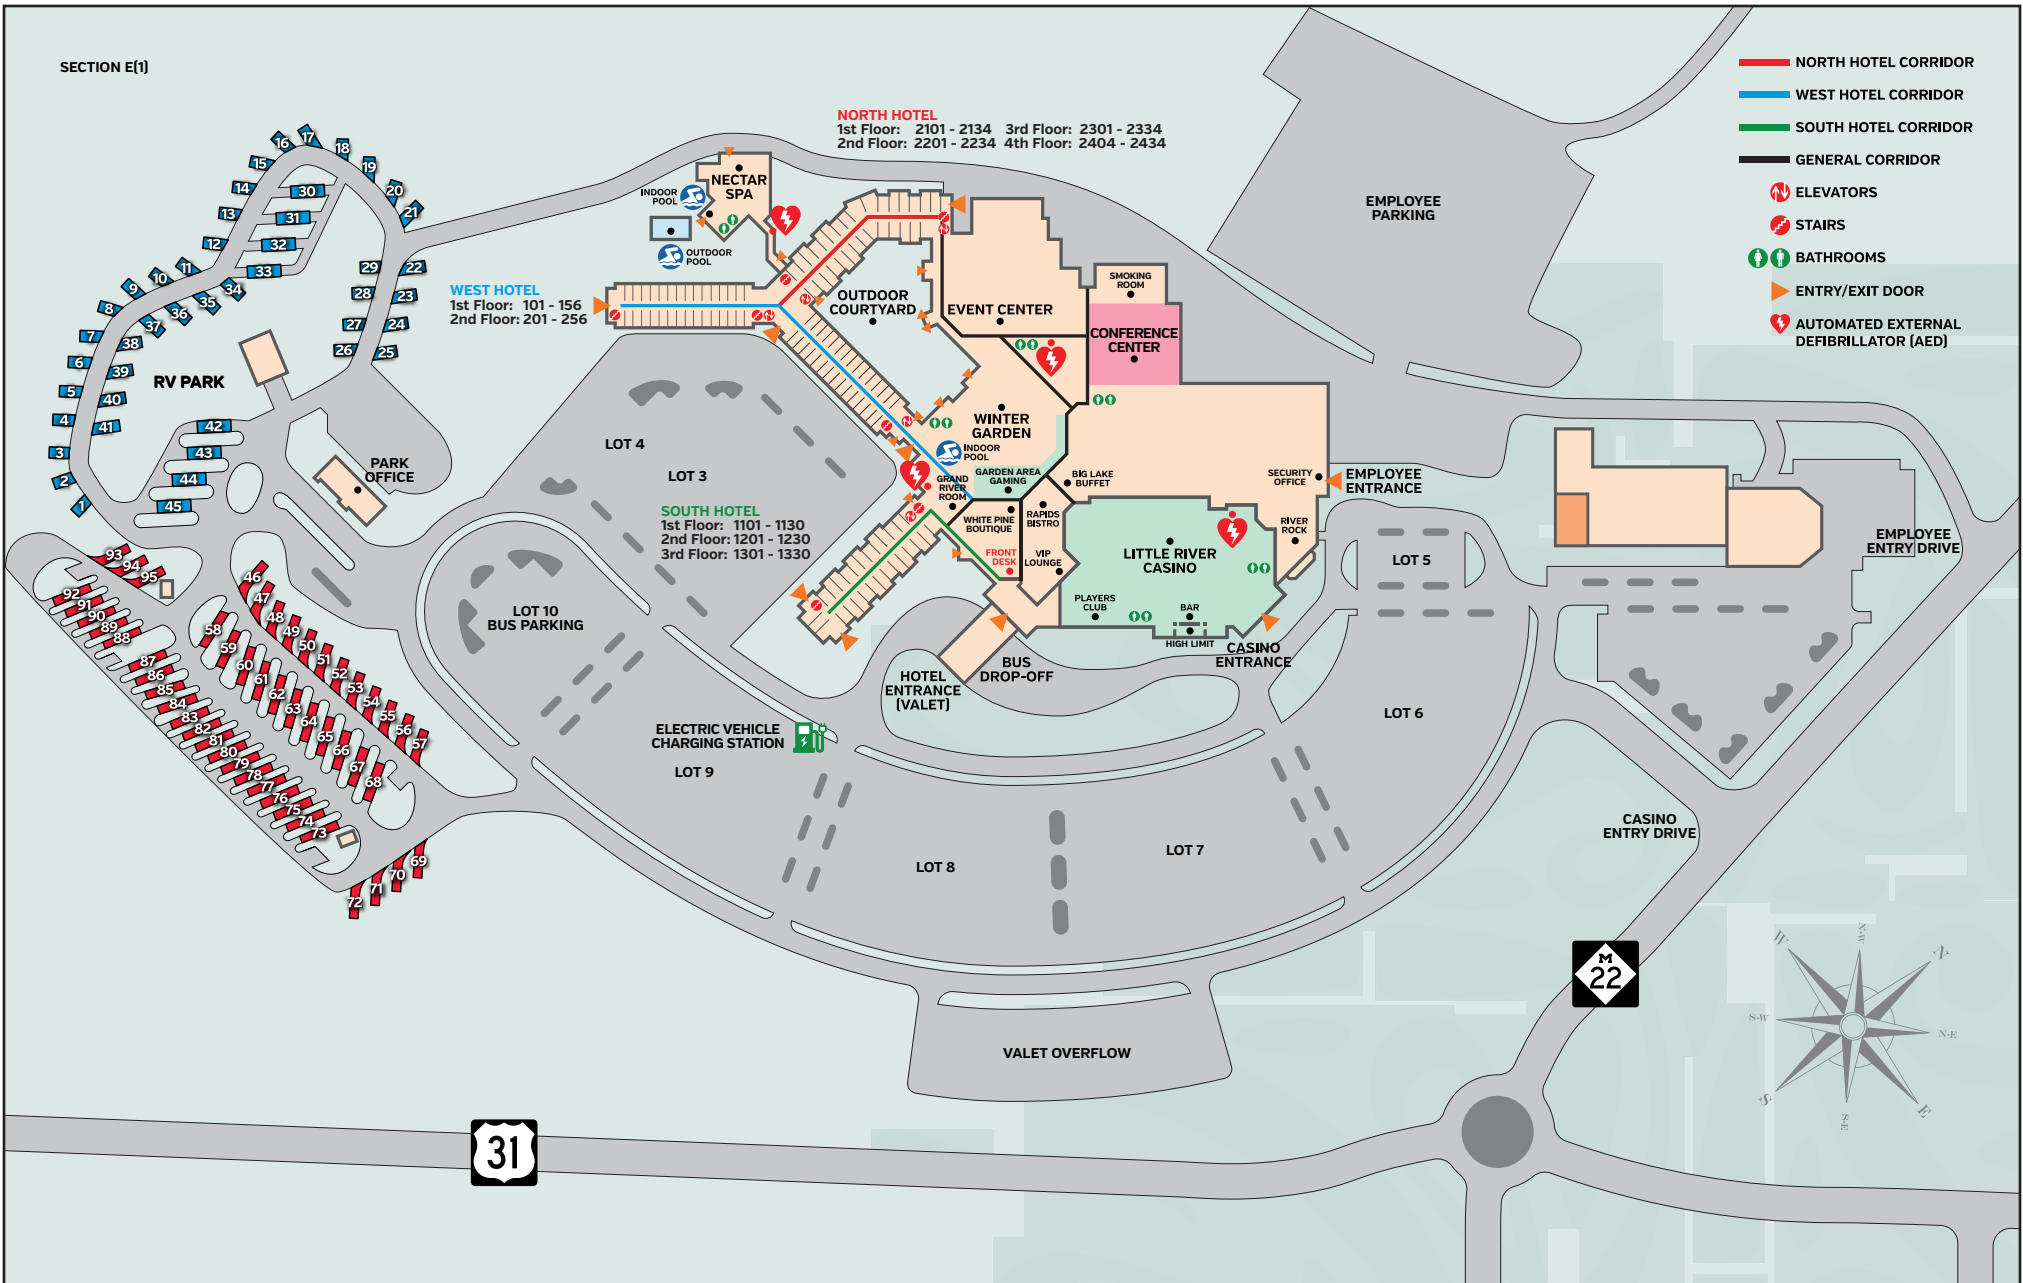

SECTION E(1)

PROPERTY MAP

Little River
CASINO RESORT